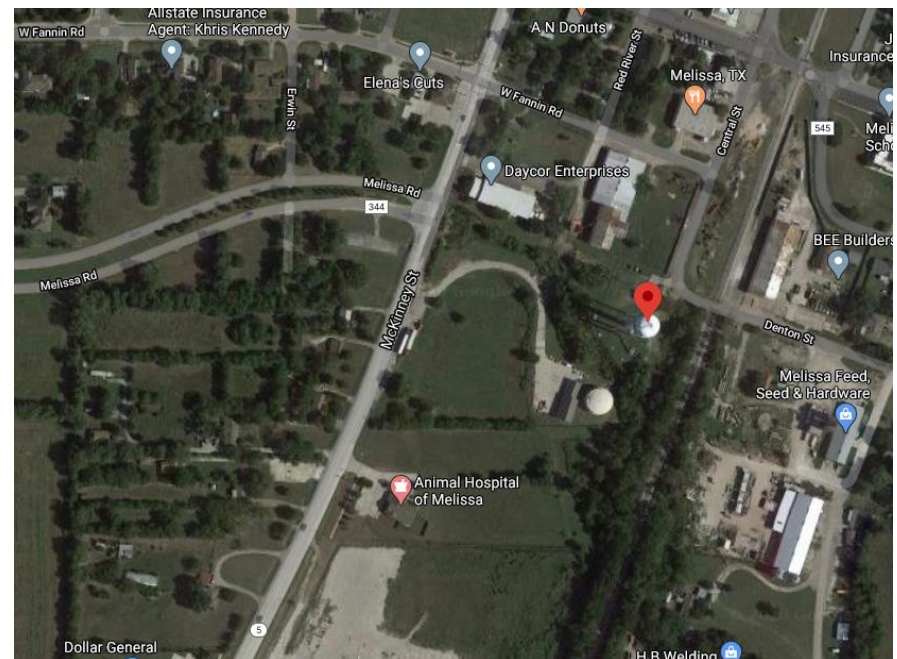

Potential Joint MARC Operation

- McKinney ARC has offered to link their Melissa UHF repeater during Skywarn events
- The site particulars are:
 - 33.283750, -96.572831
 - 175ft above average terrain
 - Approximate elevation 675 ft
- Range may be an issue
- 26.09 km from
 - Hillcrest
 - 23.35 km from Prestige
 - Simulation says max range < 24 km

Potential Joint MARC Operation

- Does provide enhances coverage in the north central part of the county
- This location really illustrates the two ridges
- We still need a site in the Farmersville area to provide the desire coverage
- This would likely be a great place for cameras
- It does provide some additional coverage and strengthens our ties with MARC