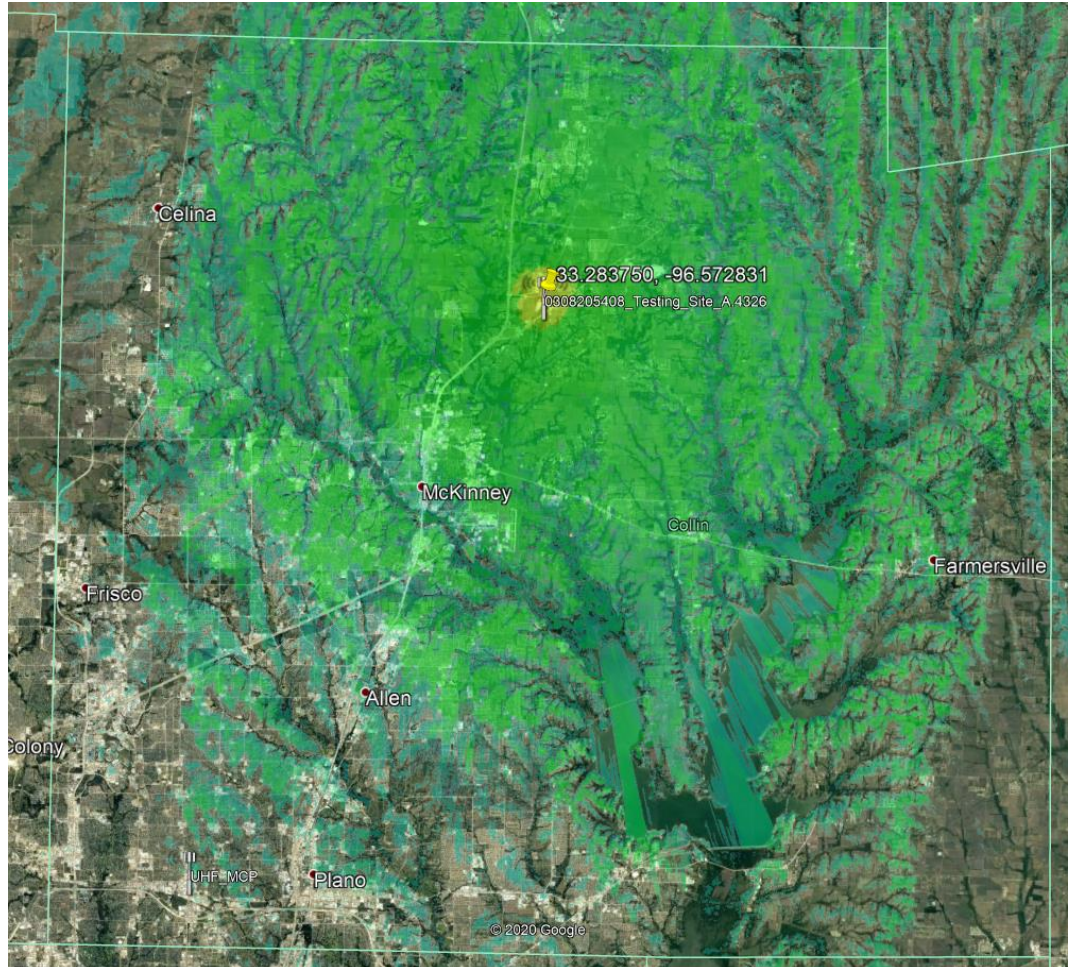

Potential Joint MARC Operation

- McKinney ARC has offered to link their Melissa UHF repeater during Skywarn events
- The site particulars are:
 - 33.283750, -96.572831
 - 175ft above average terrain
 - Approximate elevation 675 ft
- Range may be an issue
- 26.09 km from
 - Hillcrest
 - 23.35 km from Prestige
 - Simulation says max range < 24 km

Potential Joint MARC Operation

- Does provide enhances coverage in the north central part of the county
- This location really illustrates the two ridges
- We still need a site in the Farmersville area to provide the desire coverage
- This would likely be a great place for cameras
- It does provide some additional coverage and strengthens our ties with MARC