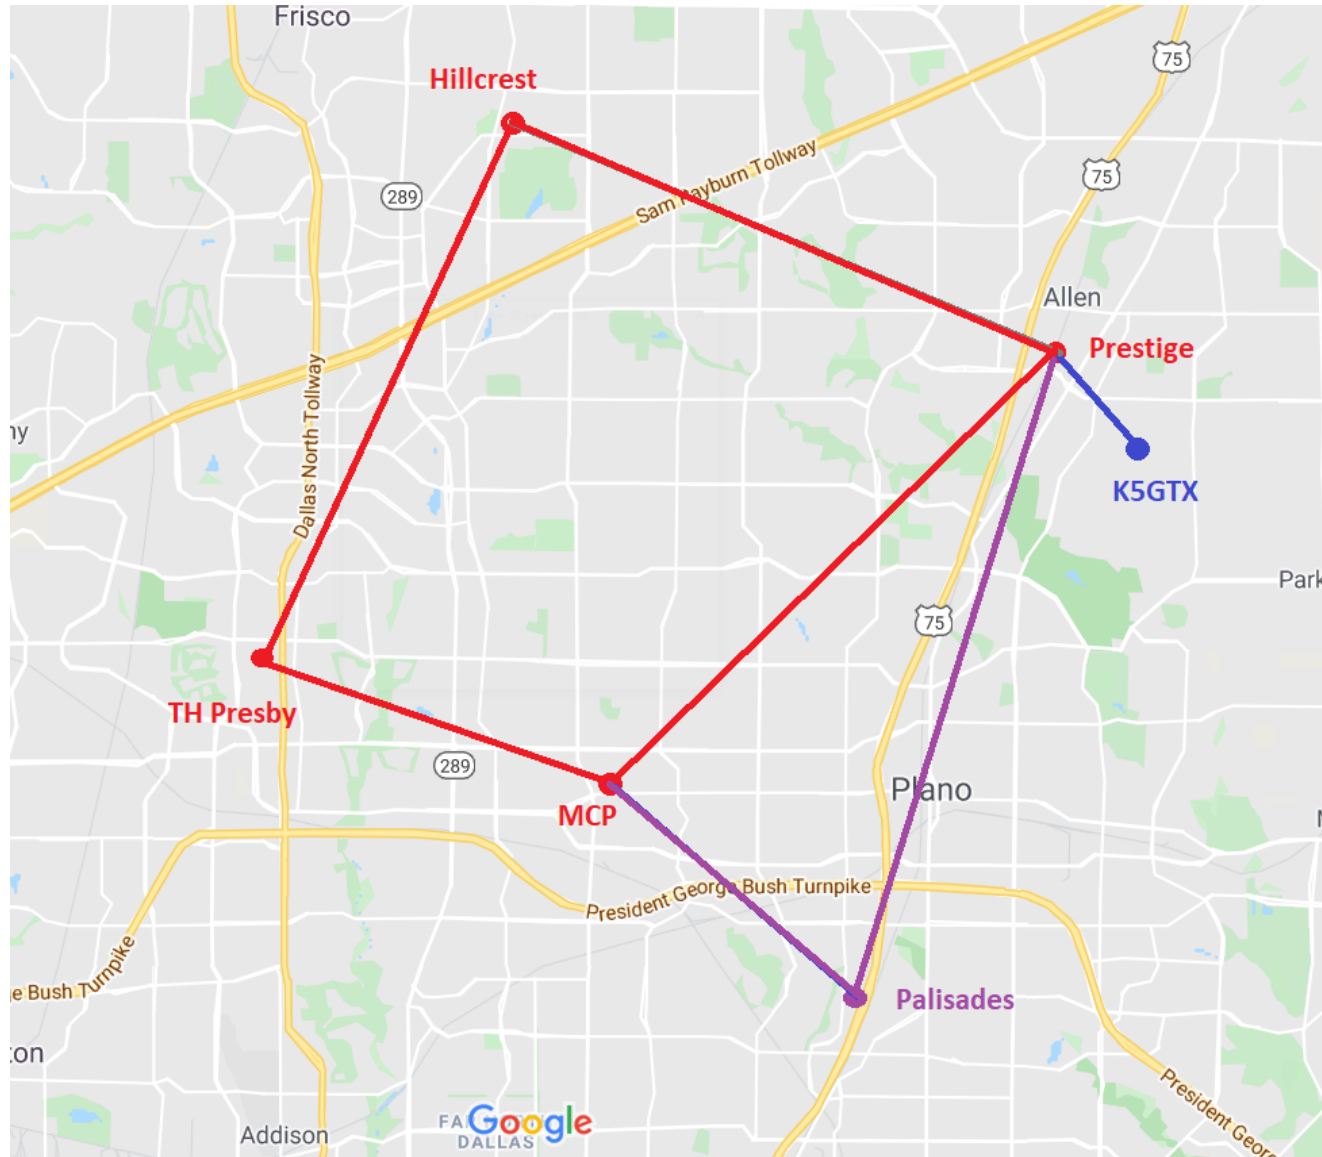

Proposed Network for Grant